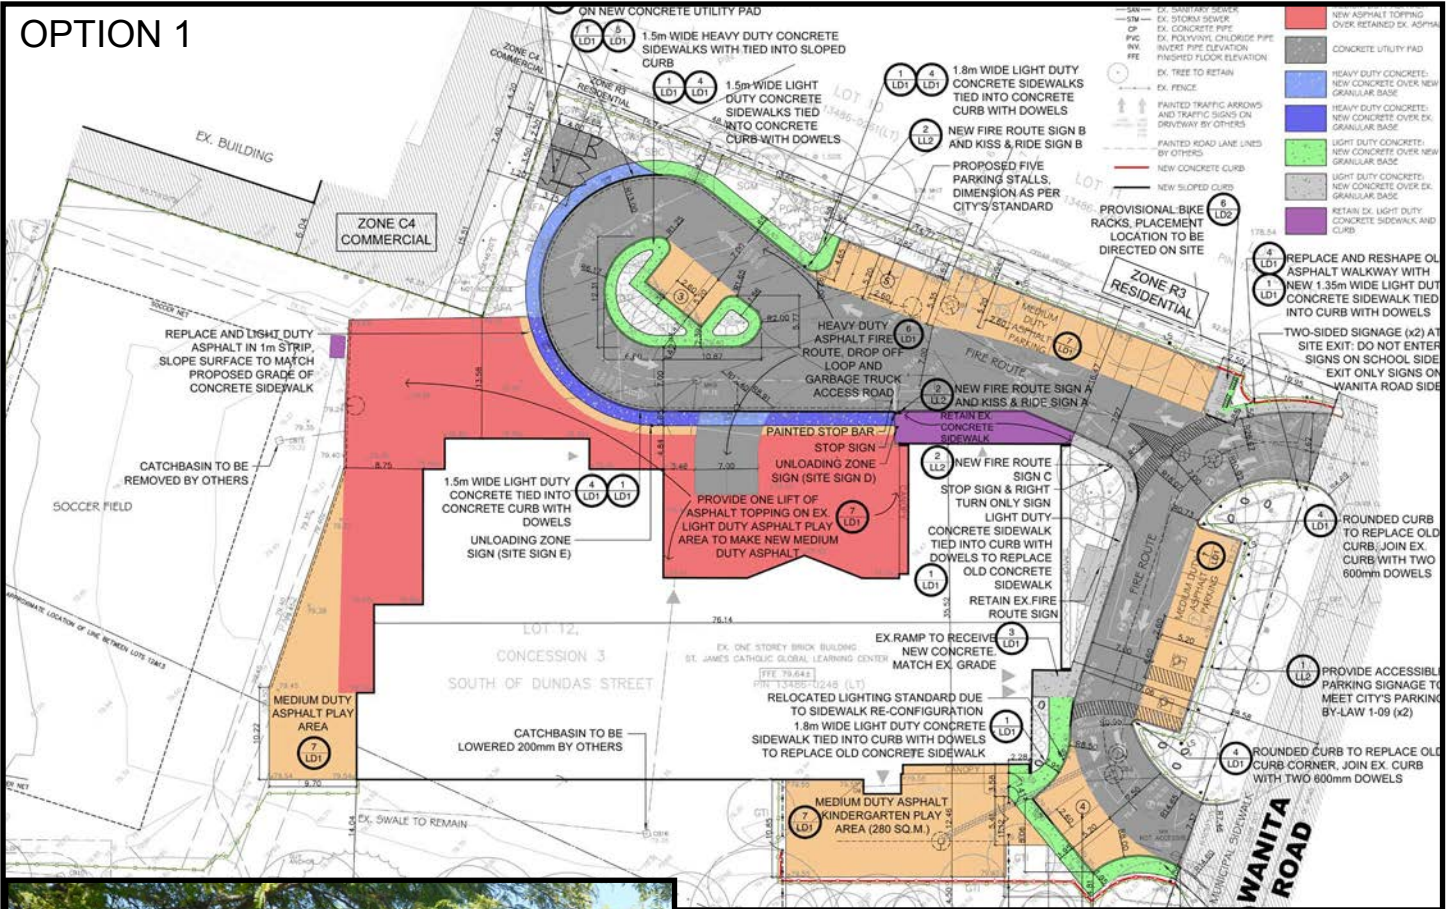

OPTION 2

St. James School

The firm was hired by the Dufferin-Peel District Catholic School Board (DPCDSB) to investigate the feasibility of alternative solutions for managing traffic around the school. We investigated the drainage, pedestrian and vehicular traffic around the school to provide the most suitable solution. The firm suggested a “round-about” drop off to meet safety requirements. Detailed drawings were prepared to achieve the final approved construction. The firm acted as the Prime Consultant & retained Engineers and Geo-technical Consultants.

Blessed Trinity

The firm managed the Site Plan approval process, provided detailed grading and drainage design and subsequent construction field review of the parking lot expansion and ground redevelopment. We managed the subcontractors and shepherded the project through the City's approvals process, up to the Letter of Credit release.