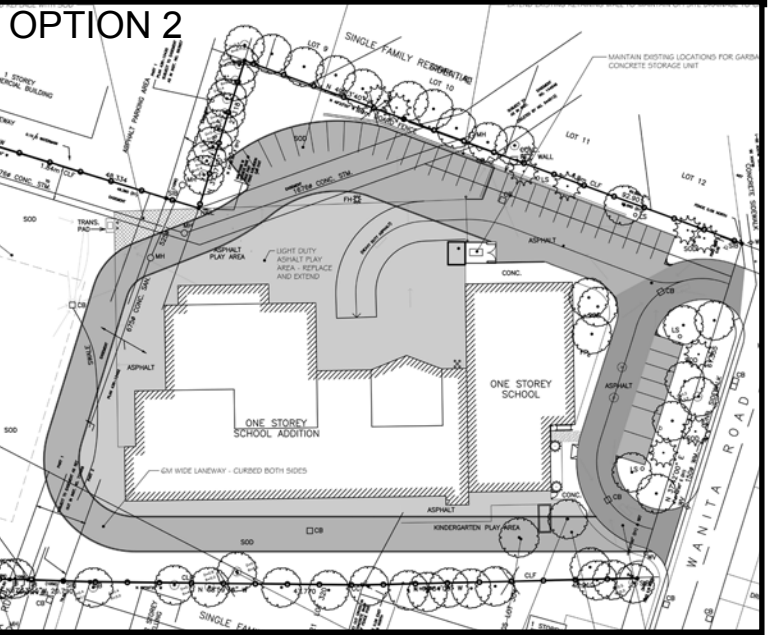

OPTION 2

St. James School

The firm was hired by the Dufferin-Peel District Catholic School Board (DPCDSB) to investigate the feasibility of alternative solutions for managing traffic around the school. We investigated the drainage, pedestrian and vehicular traffic around the school to provide the most suitable solution. The firm suggested a “round-about” drop off to meet safety requirements. Detailed drawings were prepared to achieve the final approved construction. The firm acted as the Prime Consultant & retained Engineers and Geo-technical Consultants.

Henry Kortekaas & Associates Inc.
Landscape Architects, Arborists, Environmental & Recreational Planning
599 Liverpool Road Pickering, ON L1W 1R1
Tel: (905) 839-5599
Email: info@hkla.ca
Web: www.hkla.ca